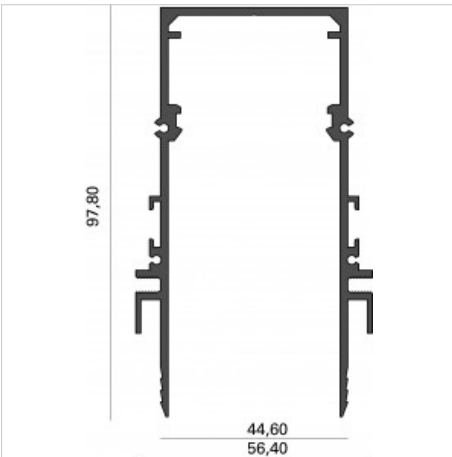

CONTAINER File empty profile

code LTF1.1000

PRODUCT DESCRIPTION

Recessed/system item. white/black/oxidised aluminium finishing

PRODUCT FEATURES

Mounting method	recessed, system
Finishing	white / black / oxidised aluminium
Ballast	not included
Protocol	see power supplies
Weight	1.50 Kg
Dimension	57 H 98 mm L 1000 mm
Adjustable	No
Drive-over	No
Walk-over	No
Circular shape	No
Oval shape	No
Soft-rotate & slide mechanism	No
Square shape	No
Exagonal shape	No
Rectangular shape	No

ACCESSORIES

LT2480.1 couple of closure heads for wallbox FILE