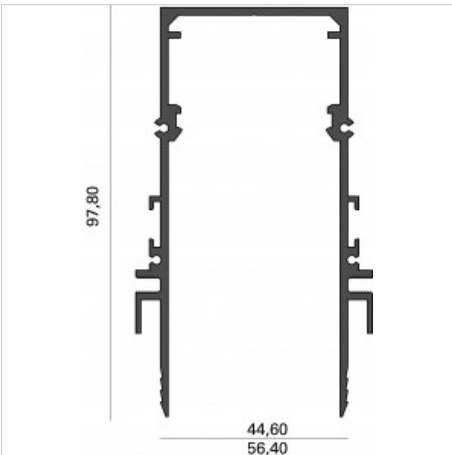

CONTAINER File empty profile

code LTF1.3000

PRODUCT DESCRIPTION

Recessed/system item. white/black/oxidised aluminium finishing

PRODUCT FEATURES

Mounting method	recessed, system
Finishing	white / black / oxidised aluminium
Ballast	not included
Protocol	see power supplies
Weight	4.75 Kg
Dimension	57 H 98 mm L 3000 mm
Adjustable	No
Drive-over	No
Walk-over	No
Circular shape	No
Oval shape	No
Soft-rotate & slide mechanism	No
Square shape	No
Exagonal shape	No
Rectangular shape	No

ACCESSORIES

LT2480.1 couple of closure heads for wallbox FILE