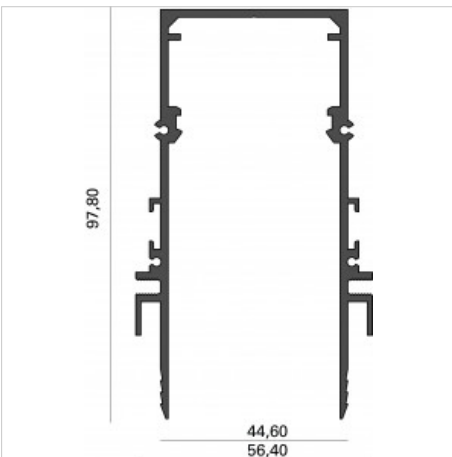

**CONTAINER File empty profile**

code LTF1.MISURA

**PRODUCT DESCRIPTION**

Recessed/system item. white/black/oxidised aluminium finishing

**PRODUCT FEATURES**

Mounting method	recessed, system
Finishing	white / black / oxidised aluminium
Ballast	not included
Protocol	see power supplies
Dimension	57 H 98 mm
Adjustable	No
Drive-over	No
Walk-over	No
Circular shape	No
Oval shape	No
Soft-rotate & slide mechanism	No
Square shape	No
Exagonal shape	No
Rectangular shape	No

**ACCESSORIES**

---

LT2480.1      couple of closure heads for wallbox FILE