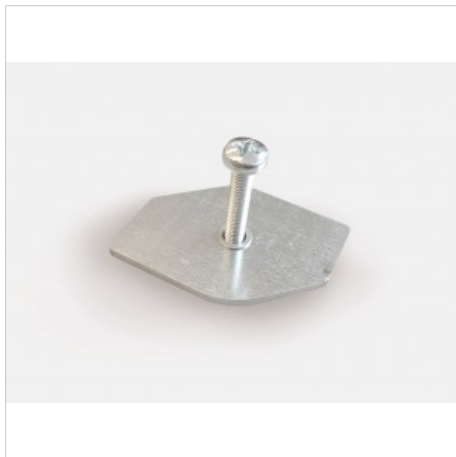

CONTAINER File module fixing single bracket

code LT2481

PRODUCT DESCRIPTION

System item

PRODUCT FEATURES

Mounting method	system
Ballast	not included
Protocol	see power supplies
Adjustable	No
Drive-over	No
Walk-over	No
Circular shape	No
Oval shape	No
Soft-rotate & slide mechanism	No
Square shape	No
Exagonal shape	No
Rectangular shape	No