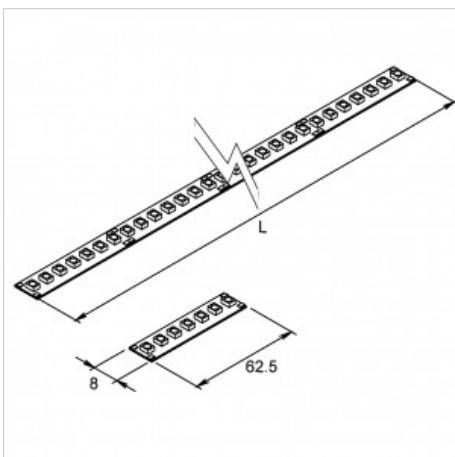

**CONTAINER File strip led roll ST10**

code ST10.27.5

**PRODUCT DESCRIPTION**

System item. High efficiency strip led with biadhesive and support of 8 mm wide on 5 meters roll. To be fed with 24Vdc voltage-stabilized driver. Insulation class III.

**PRODUCT FEATURES**

Mounting method	system
Wattage	9,6W
Color temperature	2700K
Color rendering index	80
Source luminous flux	1320lm
Luminous flux	6600 lm
Fitting efficiency	688 lm/W
Ballast	not included
Protocol	see power supplies
Energy efficiency class	A++
Weight	0,18 Kg
Dimension	L 5000 mm
Protection degree	IP20
Adjustable	No
Drive-over	No
Walk-over	No
Circular shape	No
Oval shape	No
Soft-rotate & slide mechanism	No
Square shape	No
Exagonal shape	No
Rectangular shape	No