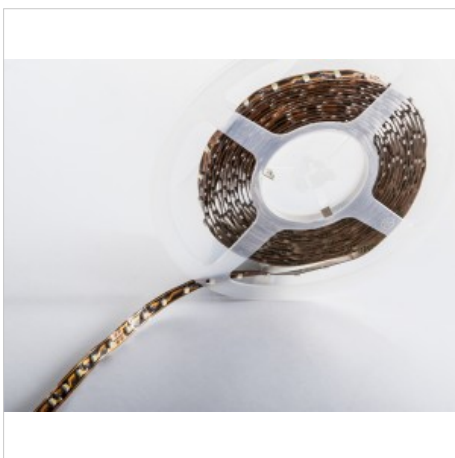

**CONTAINER File strip led roll ST10**

code ST10.27.5

**PRODUCT DESCRIPTION**

System item. High efficiency strip led with biadhesive and support of 8 mm wide on 5 meters roll. To be fed with 24Vdc voltage-stabilized driver. Insulation class III.

**PRODUCT FEATURES**

Mounting method	system
Wattage	9,6W
Color temperature	2700K
Color rendering index	80
Source luminous flux	1320lm
Luminous flux	6600 lm
Fitting efficiency	688 lm/W
Ballast	not included
Protocol	see power supplies
Energy efficiency class	A++
Weight	0,18 Kg
Dimension	L 5000 mm
Protection degree	IP20
Adjustable	No
Drive-over	No
Walk-over	No
Circular shape	No
Oval shape	No
Soft-rotate & slide mechanism	No
Square shape	No
Exagonal shape	No
Rectangular shape	No