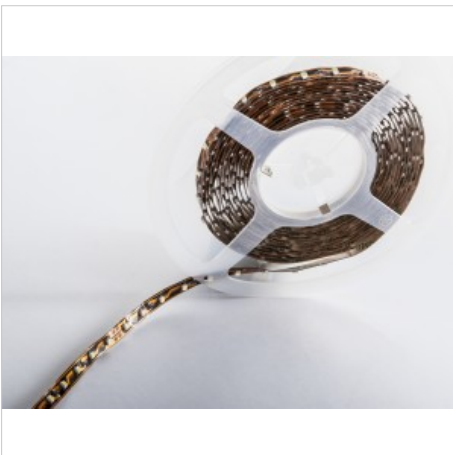

CONTAINER File strip led roll ST10

code ST10.40.5

PRODUCT DESCRIPTION

System item. High efficiency strip led with biadhesive and support of 8 mm wide on 5 meters roll. To be fed with 24Vdc voltage-stabilized driver. Insulation class III.

PRODUCT FEATURES

Mounting method	system
Wattage	9,6W
Color temperature	4000K
Color rendering index	80
Source luminous flux	1380lm
Luminous flux	6900 lm
Fitting efficiency	719 lm/W
Ballast	not included
Protocol	see power supplies
Energy efficiency class	A++
Weight	0,18 Kg
Dimension	L 5000 mm
Protection degree	IP20
Adjustable	No
Drive-over	No
Walk-over	No
Circular shape	No
Oval shape	No
Soft-rotate & slide mechanism	No
Square shape	No
Exagonal shape	No
Rectangular shape	No