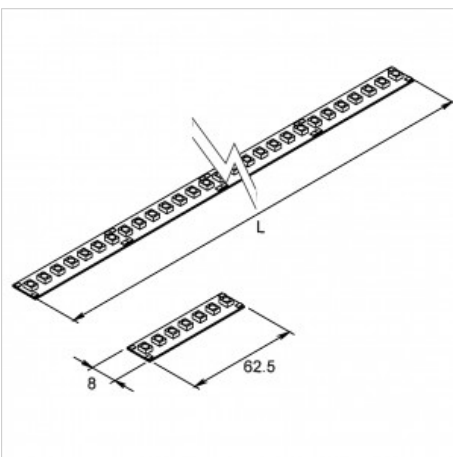

CONTAINER File strip led roll ST10

code ST10.40.5

PRODUCT DESCRIPTION

System item. High efficiency strip led with biadhesive and support of 8 mm wide on 5 meters roll. To be fed with 24Vdc voltage-stabilized driver. Insulation class III.

PRODUCT FEATURES

Mounting method	system
Wattage	9,6W
Color temperature	4000K
Color rendering index	80
Source luminous flux	1380lm
Luminous flux	6900 lm
Fitting efficiency	719 lm/W
Ballast	not included
Protocol	see power supplies
Energy efficiency class	A++
Weight	0,18 Kg
Dimension	L 5000 mm
Protection degree	IP20
Adjustable	No
Drive-over	No
Walk-over	No
Circular shape	No
Oval shape	No
Soft-rotate & slide mechanism	No
Square shape	No
Exagonal shape	No
Rectangular shape	No