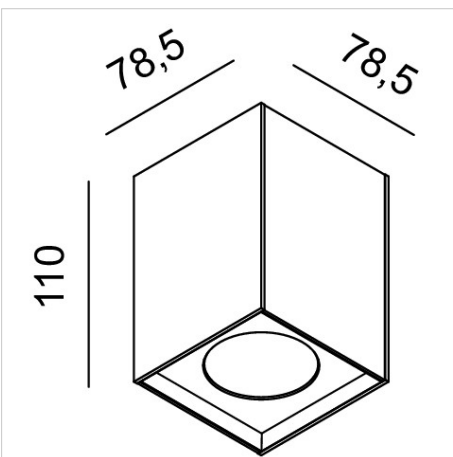

FILE 2 Complementi 1 QPAR16 230V

code LT2660

PRODUCT DESCRIPTION

Ceiling surface mounted indoor direct emission lamp, complete of led 50W. White/black/moka finishing direct emission lamp

PRODUCT FEATURES

Mounting method	ceiling surface mounted
Lamps	LED/HAL
Wattage	1x50W
Color temperature	0K
Finishing	white / black / moka
Mains voltage	220-240V / 50-60Hz
Energy efficiency class	A+D
Dimension	78x78 H 110 mm
Protection degree	IP40

All the dimensions are detailed in millimeters: if not different stated

Luminous flux and connected electrical load are subject to an initial tolerance of +/- 10%. Unless stated otherwise, these values apply to an ambient temperature of 25°C.