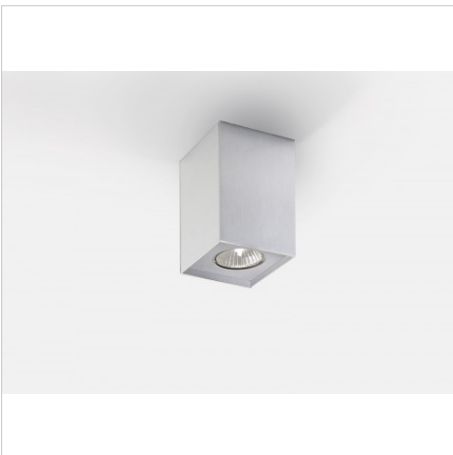

FILE 2 Complementi 1 QPAR16 230V

code LT2660

PRODUCT DESCRIPTION

Ceiling surface mounted indoor direct emission lamp, complete of led 50W. White/black/moka finishing direct emission lamp

PRODUCT FEATURES

Mounting method	ceiling surface mounted
Lamps	LED/HAL
Wattage	1x50W
Color temperature	0K
Finishing	white / black / moka
Mains voltage	220-240V / 50-60Hz
Energy efficiency class	A+D
Dimension	78x78 H 110 mm
Protection degree	IP40