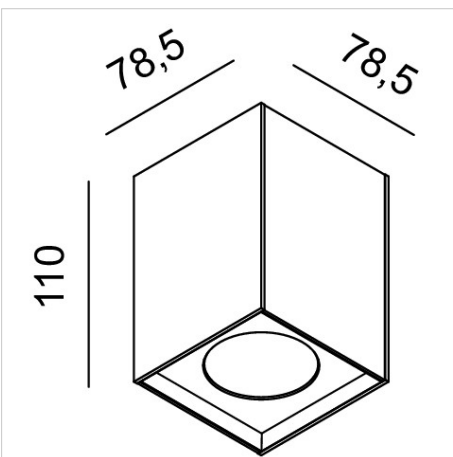

FILE 2 Complementi 1

code LT2660.927F

PRODUCT DESCRIPTION

Ceiling surface mounted indoor direct emission lamp, complete of led 6,8W beam 24°, color rendering index CRI >90. White/black/moka finishing direct emission lamp

PRODUCT FEATURES

Mounting method	ceiling surface mounted
Lamps	LED
Wattage	1x6,8W
Color temperature	2700K
Color rendering index	>90
Optics	24°
Finishing	white / black / moka
Source luminous flux	494 lm
Luminous flux	330 lm
Fitting efficiency	49 lm/W
Chromaticity tolerance (initial 3 MacAdam)	
Estimated average life expectancy	3SDCM 50000h L90 B10 ta 25°C
Ballast	included
Protocol	On/Off
Mains voltage	220-240V / 50-60Hz
Energy efficiency class	A++
Dimension	78x78 H 110 mm
Protection degree	IP40

All the dimensions are detailed in millimeters: if not different stated

Luminous flux and connected electrical load are subject to an initial tolerance of +/- 10%. Unless stated otherwise, these values apply to an ambient temperature of 25°C.