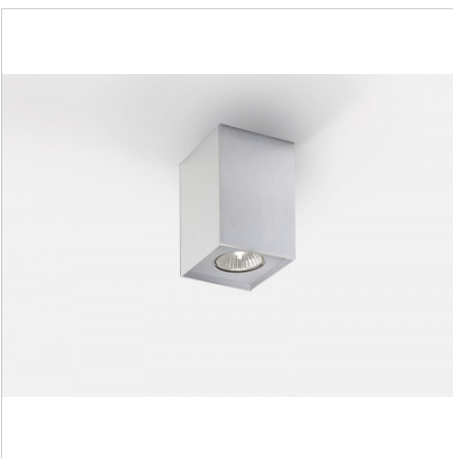

FILE 2 Complementi 1

code LT2660.927F

PRODUCT DESCRIPTION

Ceiling surface mounted indoor direct emission lamp, complete of led 6,8W beam 24°, color rendering index CRI >90. White/black/moka finishing direct emission lamp

PRODUCT FEATURES

Mounting method	ceiling surface mounted
Lamps	LED
Wattage	1x6,8W
Color temperature	2700K
Color rendering index	>90
Optics	24°
Finishing	white / black / moka
Source luminous flux	494 lm
Luminous flux	330 lm
Fitting efficiency	49 lm/W
Chromaticity tolerance (initial 3 MacAdam)	
Estimated average life expectancy	3SDCM 50000h L90 B10 ta 25°C
Ballast	included
Protocol	On/Off
Mains voltage	220-240V / 50-60Hz
Energy efficiency class	A++
Dimension	78x78 H 110 mm
Protection degree	IP40