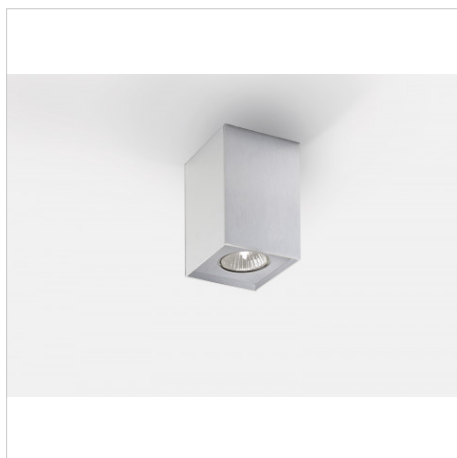

FILE 2 Complementi 1

code LT2660.927W

PRODUCT DESCRIPTION

Ceiling surface mounted indoor direct emission lamp, complete of led 6,8W beam 36°, color rendering index CRI >90. White/black/moka finishing direct emission lamp

PRODUCT FEATURES

Mounting method	ceiling surface mounted
Lamps	LED
Wattage	1x6,8W
Color temperature	2700K
Color rendering index	>90
Optics	36°
Finishing	white / black / moka
Source luminous flux	494 lm
Luminous flux	450 lm
Fitting efficiency	66 lm/W
Chromaticity tolerance (initial 3 MacAdam)	
Estimated average life expectancy	3SDCM 50000h L90 B10 ta 25°C
Ballast	included
Protocol	On/Off
Mains voltage	220-240V / 50-60Hz
Energy efficiency class	A++
Dimension	78x78 H 110 mm
Protection degree	IP40