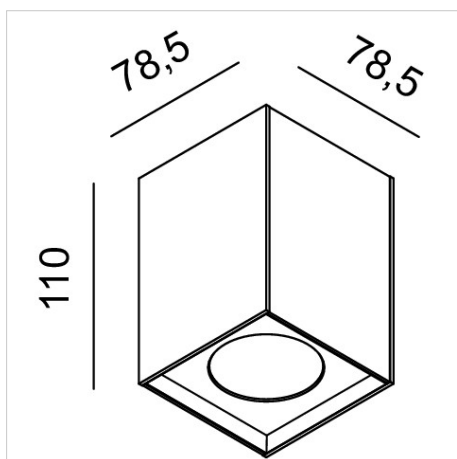

FILE 2 Complementi 1

code LT2660.927W

PRODUCT DESCRIPTION

Ceiling surface mounted indoor direct emission lamp, complete of led 6,8W beam 36°, color rendering index CRI >90. White/black/moka finishing direct emission lamp

PRODUCT FEATURES

Mounting method	ceiling surface mounted
Lamps	LED
Wattage	1x6,8W
Color temperature	2700K
Color rendering index	>90
Optics	36°
Finishing	white / black / moka
Source luminous flux	494 lm
Luminous flux	450 lm
Fitting efficiency	66 lm/W
Chromaticity tolerance (initial 3 MacAdam)	
Estimated average life expectancy	3SDCM 50000h L90 B10 ta 25°C
Ballast	included
Protocol	On/Off
Mains voltage	220-240V / 50-60Hz
Energy efficiency class	A++
Dimension	78x78 H 110 mm
Protection degree	IP40

All the dimensions are detailed in millimeters: if not different stated

Luminous flux and connected electrical load are subject to an initial tolerance of +/- 10%. Unless stated otherwise, these values apply to an ambient temperature of 25°C.