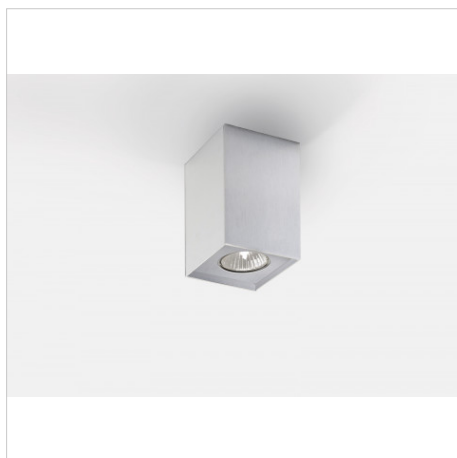

FILE 2 Complementi 1

code LT2660.930F

PRODUCT DESCRIPTION

Ceiling surface mounted indoor direct emission lamp, complete of led 6,8W beam 24°, color rendering index CRI >90. White/black/moka finishing direct emission lamp

PRODUCT FEATURES

Mounting method	ceiling surface mounted
Lamps	LED
Wattage	1x6,8W
Color temperature	3000K
Color rendering index	>90
Optics	24°
Finishing	white / black / moka
Source luminous flux	494 lm
Luminous flux	330 lm
Fitting efficiency	49 lm/W
Chromaticity tolerance (initial 3 MacAdam)	
Estimated average life expectancy	3SDCM 50000h L90 B10 ta 25°C
Ballast	included
Protocol	On/Off
Mains voltage	220-240V / 50-60Hz
Energy efficiency class	A++
Dimension	78x78 H 110 mm
Protection degree	IP40