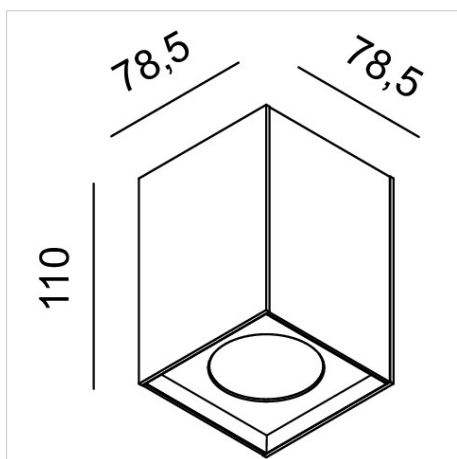

FILE 2 Complementi 1

code LT2660.930F

PRODUCT DESCRIPTION

Ceiling surface mounted indoor direct emission lamp, complete of led 6,8W beam 24°, color rendering index CRI >90. White/black/moka finishing direct emission lamp

PRODUCT FEATURES

Mounting method	ceiling surface mounted
Lamps	LED
Wattage	1x6,8W
Color temperature	3000K
Color rendering index	>90
Optics	24°
Finishing	white / black / moka
Source luminous flux	494 lm
Luminous flux	330 lm
Fitting efficiency	49 lm/W
Chromaticity tolerance (initial 3 MacAdam)	
Estimated average life expectancy	3SDCM 50000h L90 B10 ta 25°C
Ballast	included
Protocol	On/Off
Mains voltage	220-240V / 50-60Hz
Energy efficiency class	A++
Dimension	78x78 H 110 mm
Protection degree	IP40

All the dimensions are detailed in millimeters: if not different stated

Luminous flux and connected electrical load are subject to an initial tolerance of +/- 10%. Unless stated otherwise, these values apply to an ambient temperature of 25°C.