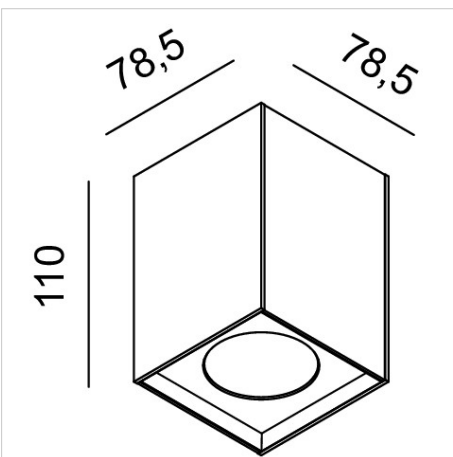

FILE 2 Complementi 1

code LT2660.930W

PRODUCT DESCRIPTION

Ceiling surface mounted indoor direct emission lamp, complete of led 6,8W beam 36°, color rendering index CRI >90. White/black/moka finishing direct emission lamp

PRODUCT FEATURES

Mounting method	ceiling surface mounted
Lamps	LED
Wattage	1x6,8W
Color temperature	3000K
Color rendering index	>90
Optics	36°
Finishing	white / black / moka
Source luminous flux	494 lm
Luminous flux	450 lm
Fitting efficiency	66 lm/W
Chromaticity tolerance (initial 3 MacAdam)	
Estimated average life expectancy	3SDCM 50000h L90 B10 ta 25°C
Ballast	included
Protocol	On/Off
Mains voltage	220-240V / 50-60Hz
Energy efficiency class	A++
Dimension	78x78 H 110 mm
Protection degree	IP40

All the dimensions are detailed in millimeters: if not different stated

Luminous flux and connected electrical load are subject to an initial tolerance of +/- 10%. Unless stated otherwise, these values apply to an ambient temperature of 25°C.