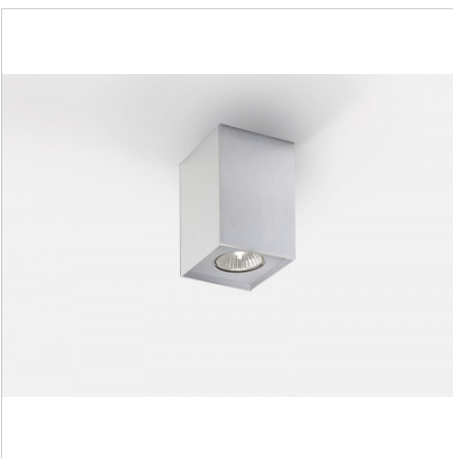

FILE 2 Complementi 1

code LT2660.930W

PRODUCT DESCRIPTION

Ceiling surface mounted indoor direct emission lamp, complete of led 6,8W beam 36°, color rendering index CRI >90. White/black/moka finishing direct emission lamp

PRODUCT FEATURES

Mounting method	ceiling surface mounted
Lamps	LED
Wattage	1x6,8W
Color temperature	3000K
Color rendering index	>90
Optics	36°
Finishing	white / black / moka
Source luminous flux	494 lm
Luminous flux	450 lm
Fitting efficiency	66 lm/W
Chromaticity tolerance (initial 3 MacAdam)	
Estimated average life expectancy	3SDCM 50000h L90 B10 ta 25°C
Ballast	included
Protocol	On/Off
Mains voltage	220-240V / 50-60Hz
Energy efficiency class	A++
Dimension	78x78 H 110 mm
Protection degree	IP40