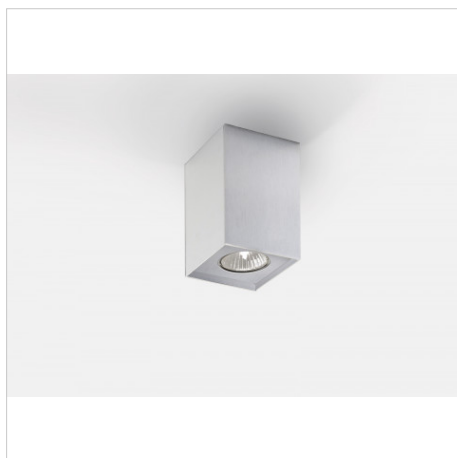

FILE 2 Complementi 1

code LT2660.940F

PRODUCT DESCRIPTION

Ceiling surface mounted indoor direct emission lamp, complete of led 6,8W beam 24°, color rendering index CRI >90. White/black/moka finishing direct emission lamp

PRODUCT FEATURES

Mounting method	ceiling surface mounted
Lamps	LED
Wattage	1x6,8W
Color temperature	4000K
Color rendering index	>90
Optics	24°
Finishing	white / black / moka
Source luminous flux	544 lm
Luminous flux	363 lm
Fitting efficiency	53 lm/W
Chromaticity tolerance (initial 3 MacAdam)	
Estimated average life expectancy	3SDCM 50000h L90 B10 ta 25°C
Ballast	included
Protocol	On/Off
Mains voltage	220-240V / 50-60Hz
Energy efficiency class	A++
Dimension	78x78 H 110 mm
Protection degree	IP40