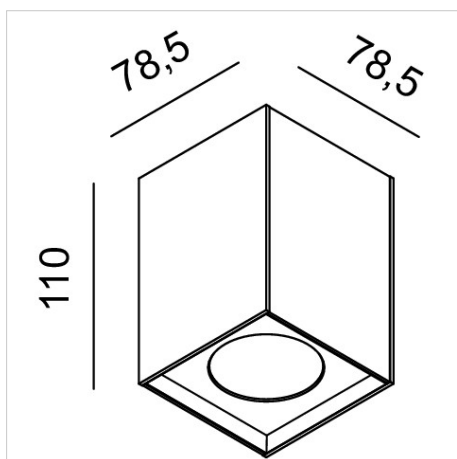

FILE 2 Complementi 1

code LT2660.940F

PRODUCT DESCRIPTION

Ceiling surface mounted indoor direct emission lamp, complete of led 6,8W beam 24°, color rendering index CRI >90. White/black/moka finishing direct emission lamp

PRODUCT FEATURES

Mounting method	ceiling surface mounted
Lamps	LED
Wattage	1x6,8W
Color temperature	4000K
Color rendering index	>90
Optics	24°
Finishing	white / black / moka
Source luminous flux	544 lm
Luminous flux	363 lm
Fitting efficiency	53 lm/W
Chromaticity tolerance (initial 3 MacAdam)	
Estimated average life expectancy	3SDCM 50000h L90 B10 ta 25°C
Ballast	included
Protocol	On/Off
Mains voltage	220-240V / 50-60Hz
Energy efficiency class	A++
Dimension	78x78 H 110 mm
Protection degree	IP40

All the dimensions are detailed in millimeters: if not different stated

Luminous flux and connected electrical load are subject to an initial tolerance of +/- 10%. Unless stated otherwise, these values apply to an ambient temperature of 25°C.