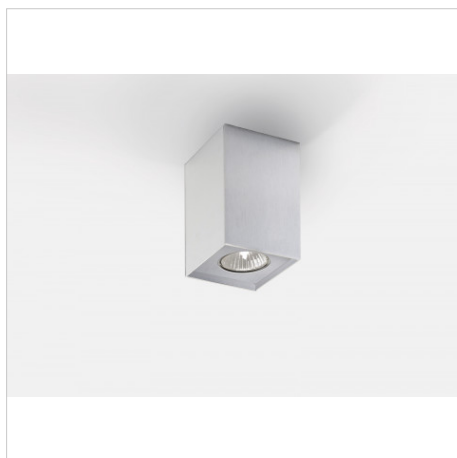

FILE 2 Complementi 1

code LT2660.940W

PRODUCT DESCRIPTION

Ceiling surface mounted indoor direct emission lamp, complete of led 6,8W beam 36°, color rendering index CRI >90. White/black/moka finishing direct emission lamp

PRODUCT FEATURES

Mounting method	ceiling surface mounted
Lamps	LED
Wattage	1x6,8W
Color temperature	4000K
Color rendering index	>90
Optics	36°
Finishing	white / black / moka
Source luminous flux	544 lm
Luminous flux	496 lm
Fitting efficiency	73 lm/W
Chromaticity tolerance (initial 3 MacAdam)	
Estimated average life expectancy	3SDCM 50000h L90 B10 ta 25°C
Ballast	included
Protocol	On/Off
Mains voltage	220-240V / 50-60Hz
Energy efficiency class	A++
Dimension	78x78 H 110 mm
Protection degree	IP40