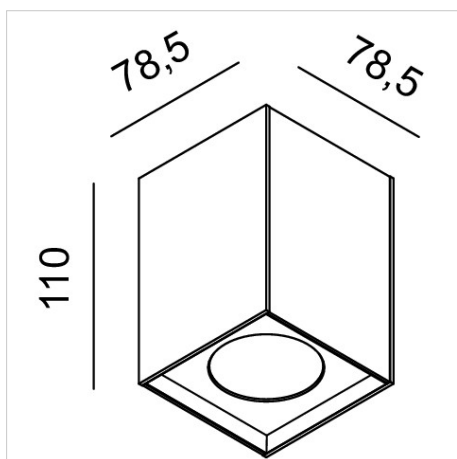

FILE 2 Complementi 1

code LT2660.940W

PRODUCT DESCRIPTION

Ceiling surface mounted indoor direct emission lamp, complete of led 6,8W beam 36°, color rendering index CRI >90. White/black/moka finishing direct emission lamp

PRODUCT FEATURES

Mounting method	ceiling surface mounted
Lamps	LED
Wattage	1x6,8W
Color temperature	4000K
Color rendering index	>90
Optics	36°
Finishing	white / black / moka
Source luminous flux	544 lm
Luminous flux	496 lm
Fitting efficiency	73 lm/W
Chromaticity tolerance (initial 3 MacAdam)	
Estimated average life expectancy	3SDCM 50000h L90 B10 ta 25°C
Ballast	included
Protocol	On/Off
Mains voltage	220-240V / 50-60Hz
Energy efficiency class	A++
Dimension	78x78 H 110 mm
Protection degree	IP40

All the dimensions are detailed in millimeters: if not different stated

Luminous flux and connected electrical load are subject to an initial tolerance of +/- 10%. Unless stated otherwise, these values apply to an ambient temperature of 25°C.