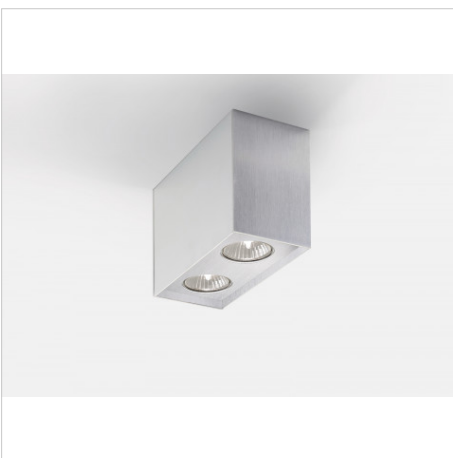

FILE 2 Complementi 2

code LT2661.927F

PRODUCT DESCRIPTION

Ceiling surface mounted indoor direct emission lamp, complete of 2x led 6,8W beam 24°, color rendering index CRI >90. White/black/moka finishing direct emission lamp

PRODUCT FEATURES

Mounting method	ceiling surface mounted
Lamps	LED
Wattage	2x6,8W
Color temperature	2700K
Color rendering index	>90
Optics	24°
Finishing	white / black / moka
Source luminous flux	988 lm
Luminous flux	660 lm
Fitting efficiency	49 lm/W
Chromaticity tolerance (initial 3 MacAdam)	
Estimated average life expectancy	3SDCM 50000h L90 B10 ta 25°C
Ballast	included
Protocol	On/Off
Mains voltage	220-240V / 50-60Hz
Energy efficiency class	A++
Dimension	78x160 H 110 mm
Protection degree	IP40