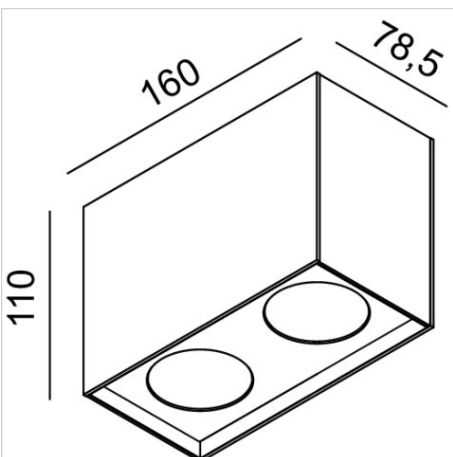

FILE 2 Complementi 2

code LT2661.927F

PRODUCT DESCRIPTION

Ceiling surface mounted indoor direct emission lamp, complete of 2x led 6,8W beam 24°, color rendering index CRI >90. White/black/moka finishing direct emission lamp

PRODUCT FEATURES

Mounting method	ceiling surface mounted
Lamps	LED
Wattage	2x6,8W
Color temperature	2700K
Color rendering index	>90
Optics	24°
Finishing	white / black / moka
Source luminous flux	988 lm
Luminous flux	660 lm
Fitting efficiency	49 lm/W
Chromaticity tolerance (initial 3 MacAdam)	
Estimated average life expectancy	3SDCM 50000h L90 B10 ta 25°C
Ballast	included
Protocol	On/Off
Mains voltage	220-240V / 50-60Hz
Energy efficiency class	A++
Dimension	78x160 H 110 mm
Protection degree	IP40

All the dimensions are detailed in millimeters: if not different stated

Luminous flux and connected electrical load are subject to an initial tolerance of +/- 10%. Unless stated otherwise, these values apply to an ambient temperature of 25°C.