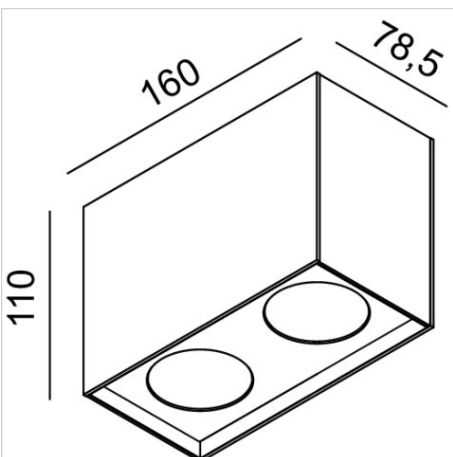

FILE 2 Complementi 2

code LT2661.930F

PRODUCT DESCRIPTION

Ceiling surface mounted indoor direct emission lamp, complete of 2x led 6,8W beam 24°, color rendering index CRI >90. White/black/moka finishing direct emission lamp

PRODUCT FEATURES

Mounting method	ceiling surface mounted
Lamps	LED
Wattage	2x6,8W
Color temperature	3000K
Color rendering index	>90
Optics	24°
Finishing	white / black / moka
Source luminous flux	988 lm
Luminous flux	660 lm
Fitting efficiency	49 lm/W
Chromaticity tolerance (initial 3 MacAdam)	
Estimated average life expectancy	3SDCM 50000h L90 B10 ta 25°C
Ballast	included
Protocol	On/Off
Mains voltage	220-240V / 50-60Hz
Energy efficiency class	A++
Dimension	78x160 H 110 mm
Protection degree	IP40

All the dimensions are detailed in millimeters: if not different stated

Luminous flux and connected electrical load are subject to an initial tolerance of +/- 10%. Unless stated otherwise, these values apply to an ambient temperature of 25°C.