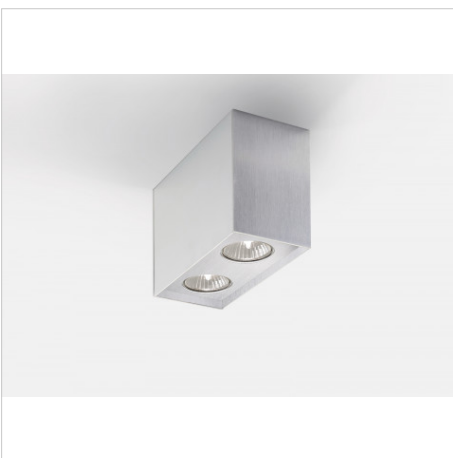

FILE 2 Complementi 2

code LT2661.930F

PRODUCT DESCRIPTION

Ceiling surface mounted indoor direct emission lamp, complete of 2x led 6,8W beam 24°, color rendering index CRI >90. White/black/moka finishing direct emission lamp

PRODUCT FEATURES

Mounting method	ceiling surface mounted
Lamps	LED
Wattage	2x6,8W
Color temperature	3000K
Color rendering index	>90
Optics	24°
Finishing	white / black / moka
Source luminous flux	988 lm
Luminous flux	660 lm
Fitting efficiency	49 lm/W
Chromaticity tolerance (initial 3 MacAdam)	
Estimated average life expectancy	3SDCM 50000h L90 B10 ta 25°C
Ballast	included
Protocol	On/Off
Mains voltage	220-240V / 50-60Hz
Energy efficiency class	A++
Dimension	78x160 H 110 mm
Protection degree	IP40