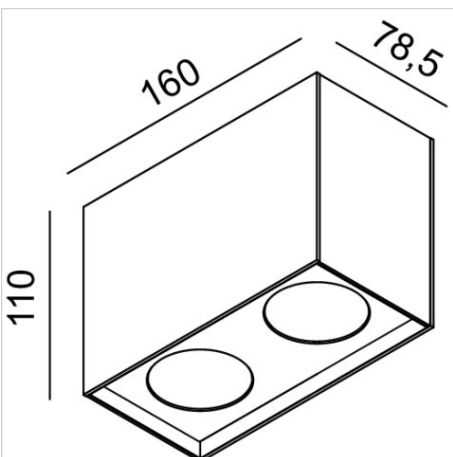

FILE 2 Complementi 2

code LT2661.930W

PRODUCT DESCRIPTION

Ceiling surface mounted indoor direct emission lamp, complete of 2x led 6,8W beam 36°, color rendering index CRI >90. White/black/moka finishing direct emission lamp

PRODUCT FEATURES

Mounting method	ceiling surface mounted
Lamps	LED
Wattage	2x6,8W
Color temperature	3000K
Color rendering index	>90
Optics	36°
Finishing	white / black / moka
Source luminous flux	988 lm
Luminous flux	900 lm
Fitting efficiency	66 lm/W
Chromaticity tolerance (initial 3 MacAdam)	
Estimated average life expectancy	3SDCM 50000h L90 B10 ta 25°C
Ballast	included
Protocol	On/Off
Mains voltage	220-240V / 50-60Hz
Energy efficiency class	A++
Dimension	78x160 H 110 mm
Protection degree	IP40

All the dimensions are detailed in millimeters: if not different stated

Luminous flux and connected electrical load are subject to an initial tolerance of +/- 10%. Unless stated otherwise, these values apply to an ambient temperature of 25°C.