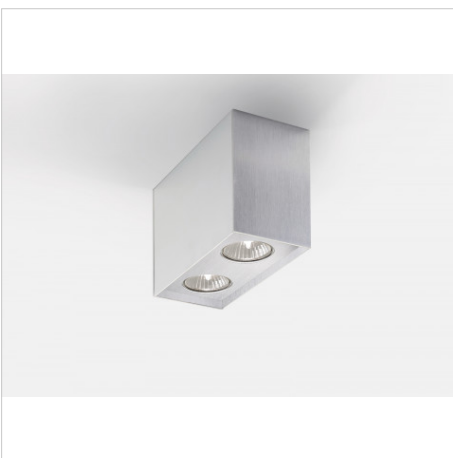

FILE 2 Complementi 2

code LT2661.930W

PRODUCT DESCRIPTION

Ceiling surface mounted indoor direct emission lamp, complete of 2x led 6,8W beam 36°, color rendering index CRI >90. White/black/moka finishing direct emission lamp

PRODUCT FEATURES

Mounting method	ceiling surface mounted
Lamps	LED
Wattage	2x6,8W
Color temperature	3000K
Color rendering index	>90
Optics	36°
Finishing	white / black / moka
Source luminous flux	988 lm
Luminous flux	900 lm
Fitting efficiency	66 lm/W
Chromaticity tolerance (initial 3 MacAdam)	
Estimated average life expectancy	3SDCM 50000h L90 B10 ta 25°C
Ballast	included
Protocol	On/Off
Mains voltage	220-240V / 50-60Hz
Energy efficiency class	A++
Dimension	78x160 H 110 mm
Protection degree	IP40