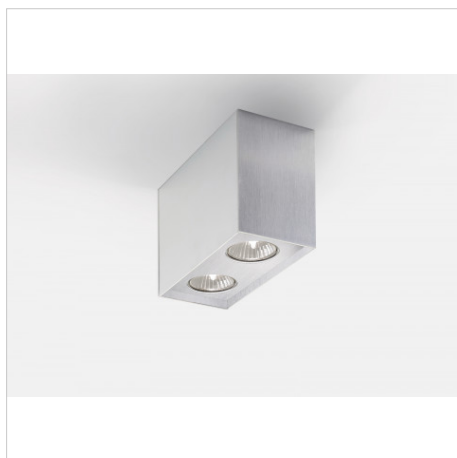

FILE 2 Complementi 2

code LT2661.940F

PRODUCT DESCRIPTION

Ceiling surface mounted indoor direct emission lamp, complete of 2x led 6,8W beam 24°, color rendering index CRI >90. White/black/moka finishing direct emission lamp

PRODUCT FEATURES

Mounting method	ceiling surface mounted
Lamps	LED
Wattage	2x6,8W
Color temperature	4000K
Color rendering index	>90
Optics	24°
Finishing	white / black / moka
Source luminous flux	1088 lm
Luminous flux	727 lm
Fitting efficiency	53 lm/W
Chromaticity tolerance (initial 3 MacAdam)	
Estimated average life expectancy	3SDCM 50000h L90 B10 ta 25°C
Ballast	included
Protocol	On/Off
Mains voltage	220-240V / 50-60Hz
Energy efficiency class	A++
Dimension	78x160 H 110 mm
Protection degree	IP40