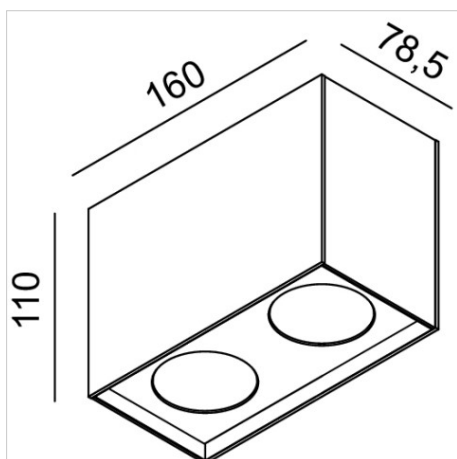

FILE 2 Complementi 2

code LT2661.940F

PRODUCT DESCRIPTION

Ceiling surface mounted indoor direct emission lamp, complete of 2x led 6,8W beam 24°, color rendering index CRI >90. White/black/moka finishing direct emission lamp

PRODUCT FEATURES

Mounting method	ceiling surface mounted
Lamps	LED
Wattage	2x6,8W
Color temperature	4000K
Color rendering index	>90
Optics	24°
Finishing	white / black / moka
Source luminous flux	1088 lm
Luminous flux	727 lm
Fitting efficiency	53 lm/W
Chromaticity tolerance (initial 3 MacAdam)	
Estimated average life expectancy	3SDCM 50000h L90 B10 ta 25°C
Ballast	included
Protocol	On/Off
Mains voltage	220-240V / 50-60Hz
Energy efficiency class	A++
Dimension	78x160 H 110 mm
Protection degree	IP40

All the dimensions are detailed in millimeters: if not different stated

Luminous flux and connected electrical load are subject to an initial tolerance of +/- 10%. Unless stated otherwise, these values apply to an ambient temperature of 25°C.