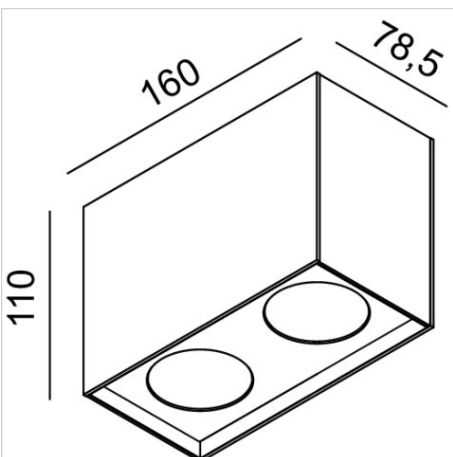

**FILE 2 Complementi 2**

code LT2661.940W

**PRODUCT DESCRIPTION**

Ceiling surface mounted indoor direct emission lamp, complete of 2x led 6,8W beam 36°, color rendering index CRI >90. White/black/moka finishing direct emission lamp

**PRODUCT FEATURES**

Mounting method	ceiling surface mounted
Lamps	LED
Wattage	2x6,8W
Color temperature	4000K
Color rendering index	>90
Optics	36°
Finishing	white / black / moka
Source luminous flux	1088 lm
Luminous flux	991 lm
Fitting efficiency	73 lm/W
Chromaticity tolerance (initial 3 MacAdam)	
Estimated average life expectancy	3SDCM 50000h L90 B10 ta 25°C
Ballast	included
Protocol	On/Off
Mains voltage	220-240V / 50-60Hz
Energy efficiency class	A++
Dimension	78x160 H 110 mm
Protection degree	IP40

All the dimensions are detailed in millimeters: if not different stated

Luminous flux and connected electrical load are subject to an initial tolerance of +/- 10%. Unless stated otherwise, these values apply to an ambient temperature of 25°C.