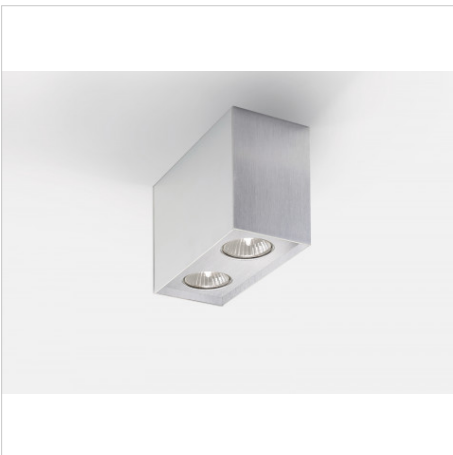

**FILE 2 Complementi 2**

code LT2661.940W

**PRODUCT DESCRIPTION**

Ceiling surface mounted indoor direct emission lamp, complete of 2x led 6,8W beam 36°, color rendering index CRI >90. White/black/moka finishing direct emission lamp

**PRODUCT FEATURES**

Mounting method	ceiling surface mounted
Lamps	LED
Wattage	2x6,8W
Color temperature	4000K
Color rendering index	>90
Optics	36°
Finishing	white / black / moka
Source luminous flux	1088 lm
Luminous flux	991 lm
Fitting efficiency	73 lm/W
Chromaticity tolerance (initial 3 MacAdam)	
Estimated average life expectancy	3SDCM 50000h L90 B10 ta 25°C
Ballast	included
Protocol	On/Off
Mains voltage	220-240V / 50-60Hz
Energy efficiency class	A++
Dimension	78x160 H 110 mm
Protection degree	IP40