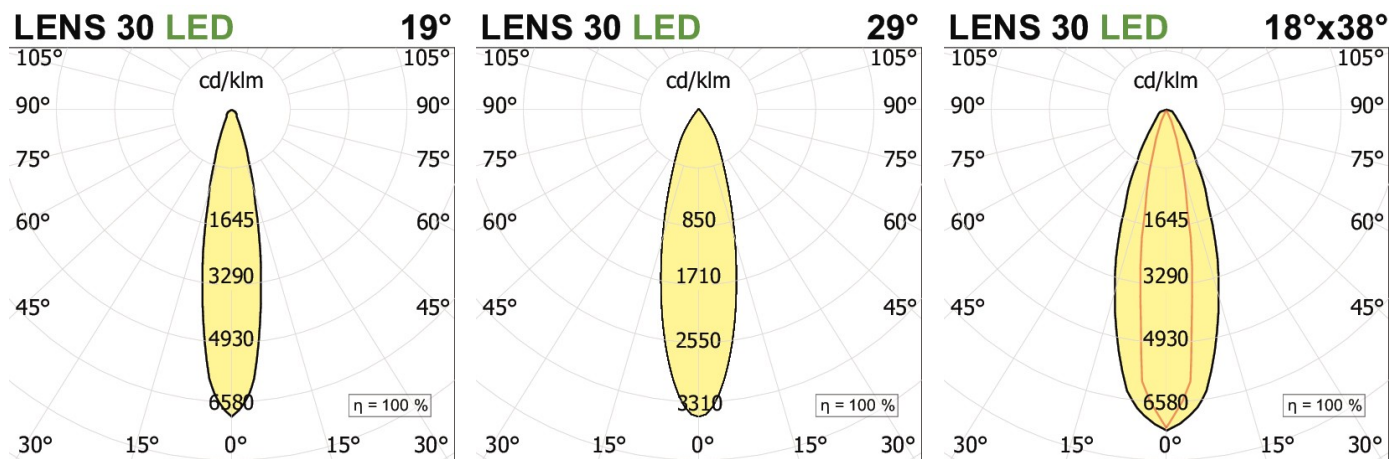

MINIFILE Faretèn modules for system Faretèn     **ifile system**

code FR061.930S

PRODUCT DESCRIPTION

System module . white/black finishing

PRODUCT FEATURES

Mounting method	system
Wattage	2x8W
Color temperature	3000K
Color rendering index	>90
Optics	19°
Finishing	white / black
Source luminous flux	1680 lm
Luminous flux	1330 lm
Fitting efficiency	83 lm/W
Chromaticity tolerance (initial MacAdam)	3
Ballast	included
Protocol	On/Off
Energy efficiency class	A+
Dimension	H 60 mm L 300x30 mm D 36 mm
Protection degree	IP20
Adjustable	No
Drive-over	No
Walk-over	No
Circular shape	No
Oval shape	No
Soft-rotate & slide mechanism	No
Square shape	No