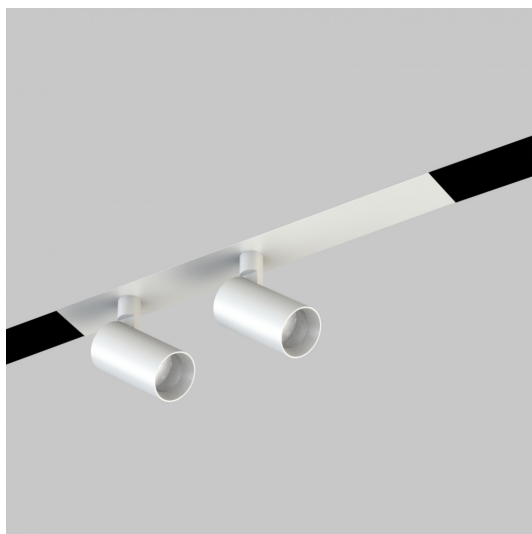

MINIFILE Faretèn modules for system Faretèn     **ifile system**

code FR061.930S

PRODUCT DESCRIPTION

System module . white/black finishing

PRODUCT FEATURES

Mounting method	system
Wattage	2x8W
Color temperature	3000K
Color rendering index	>90
Optics	19°
Finishing	white / black
Source luminous flux	1680 lm
Luminous flux	1330 lm
Fitting efficiency	83 lm/W
Chromaticity tolerance (initial MacAdam)	3
Ballast	included
Protocol	On/Off
Energy efficiency class	A+
Dimension	H 60 mm L 300x30 mm D 36 mm
Protection degree	IP20
Adjustable	No
Drive-over	No
Walk-over	No
Circular shape	No
Oval shape	No
Soft-rotate & slide mechanism	No
Square shape	No

All the dimensions are detailed in millimeters: if not different stated

EN605981 compliant

Ci riserviamo la possibilità di apportare modifiche ai nostri prodotti in qualsiasi momento - We reserve the right to change our products at any time - En tous moment nous reservons le droit de modifier notre produits - Wir behalten uns vor, jederzeit Änderungen an unserem Produkten vorzunehmen - Nos reservamos en todo momento el derecho de realizar cambios en nuestros productos