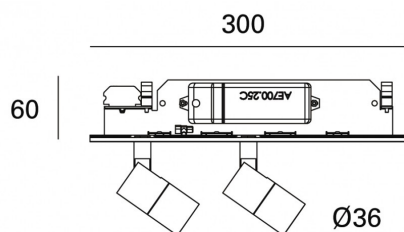

MINIFILE Faretèn modules for system Faretèn     **ifile system**

code FR061.930S

PRODUCT DESCRIPTION

System module . white/black finishing

PRODUCT FEATURES

Mounting method	system
Wattage	2x8W
Color temperature	3000K
Color rendering index	>90
Optics	19°
Finishing	white / black
Source luminous flux	1680 lm
Luminous flux	1330 lm
Fitting efficiency	83 lm/W
Chromaticity tolerance (initial MacAdam)	3
Ballast	included
Protocol	On/Off
Energy efficiency class	A+
Dimension	H 60 mm L 300x30 mm D 36 mm
Protection degree	IP20
Adjustable	No
Drive-over	No
Walk-over	No
Circular shape	No
Oval shape	No
Soft-rotate & slide mechanism	No
Square shape	No

All the dimensions are detailed in millimeters: if not different stated

EN605981 compliant

Ci riserviamo la possibilità di apportare modifiche ai nostri prodotti in qualsiasi momento - We reserve the right to change our products at any time - En tous moment nous reservons le droit de modifier notre produits - Wir behalten uns vor, jederzeit Änderungen an unserem Produkten vorzunehmen - Nos reservamos en todo momento el derecho de realizar cambios en nuestros productos