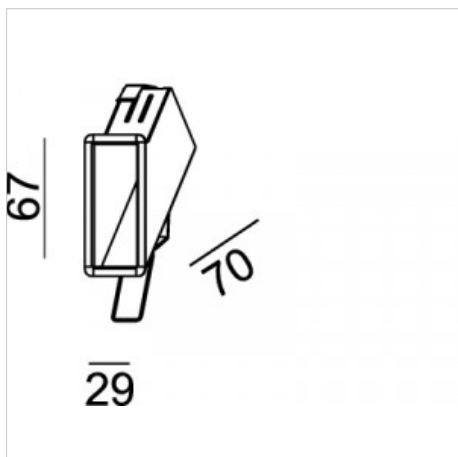

STEP Outdoor 75

code LT1983BCIP

PRODUCT DESCRIPTION

Recessed/wall surface mounted outdoor, complete of led 1,5W beam 16°, color rendering index CRI >80. White/black/painted cor-ten/graphite finishing

PRODUCT FEATURES

Mounting method	recessed, wall surface mounted
Lamps	LED
Wattage	1x1,5W
Color temperature	3000K
Color rendering index	>80
Optics	16°
Finishing	white / black / painted cor-ten / graphite
Source luminous flux	252lm
Luminous flux	252 lm
Fitting efficiency	168 lm/W
Chromaticity tolerance (initial 3 MacAdam)	
Estimated average life expectancy	50000h L70 B10 ta 25°C
Ballast	not included
Protocol	see power supplies
Energy efficiency class	A+
Weight	0,2 Kg
Protection degree	IP65
Installation hole	mm 29X69
Class of protection	Class III appliance
Adjustable	No
Drive-over	No
Walk-over	No
Circular shape	No
Oval shape	No
Soft-rotate & slide mechanism	No
Square shape	No
Exagonal shape	No
Rectangular shape	No