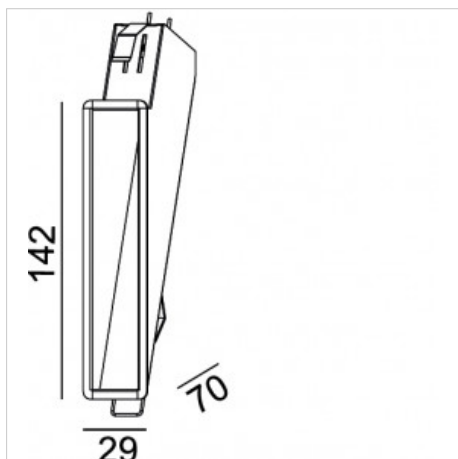

**STEP Outdoor 150**

code LT1982BCIP

**PRODUCT DESCRIPTION**

Recessed/wall surface mounted outdoor, complete of led 1,5W beam 16°, color rendering index CRI >80. White/black/painted cor-ten/graphite finishing

**PRODUCT FEATURES**

Mounting method	recessed, wall surface mounted
Lamps	LED
Wattage	1x1,5W
Color temperature	3000K
Color rendering index	>80
Optics	16°
Finishing	white / black / painted cor-ten / graphite
Source luminous flux	252lm
Luminous flux	252 lm
Fitting efficiency	168 lm/W
Chromaticity tolerance (initial 3 MacAdam)	
Estimated average life expectancy	50000h L70 B10 ta 25°C
Ballast	not included
Protocol	see power supplies
Energy efficiency class	A+
Weight	0,4 Kg
Protection degree	IP65
Installation hole	mm 29X144
Class of protection	Class III appliance
Adjustable	No
Drive-over	No
Walk-over	No
Circular shape	No
Oval shape	No
Soft-rotate & slide mechanism	No
Square shape	No
Exagonal shape	No
Rectangular shape	No