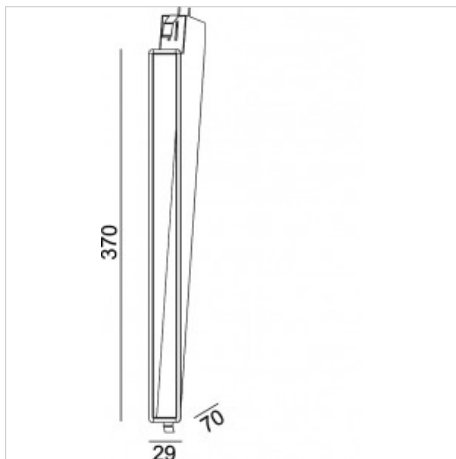

**STEP Outdoor 300**

code LT1981BCIP

**PRODUCT DESCRIPTION**

Recessed/wall surface mounted outdoor, complete of led 1,5W beam 16°, color rendering index CRI >80. White/black/painted cor-ten/graphite finishing

**PRODUCT FEATURES**

Mounting method	recessed, wall surface mounted
Lamps	LED
Wattage	1x1,5W
Color temperature	3000K
Color rendering index	>80
Optics	16°
Finishing	white / black / painted cor-ten / graphite
Source luminous flux	252lm
Luminous flux	252 lm
Fitting efficiency	168 lm/W
Chromaticity tolerance (initial 3 MacAdam)	
Estimated average life expectancy	50000h L70 B10 ta 25°C
Ballast	not included
Protocol	see power supplies
Energy efficiency class	A+
Weight	0,7 Kg
Protection degree	IP65
Installation hole	mm 29X372
Class of protection	Class III appliance
Adjustable	No
Drive-over	No
Walk-over	No
Circular shape	No
Oval shape	No
Soft-rotate & slide mechanism	No
Square shape	No
Exagonal shape	No
Rectangular shape	No