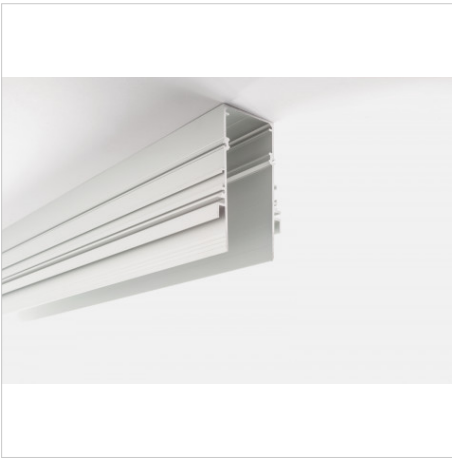

ACCESSORI WALLBOX wallbox Minifile

code LTMF.2000

PRODUCT DESCRIPTION

Wallbox for brick wall. Oxidised aluminium finishing wallbox for brick wall

PRODUCT FEATURES

Finishing	oxidised aluminium
Ballast	not included
Protocol	see power supplies
Dimension	36,60x48,40 H 93,8 mm L 2000 mm