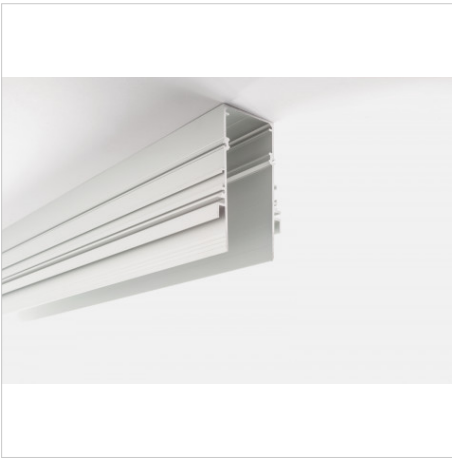

ACCESSORI WALLBOX wallbox Minifile

code LTMF.3000

PRODUCT DESCRIPTION

Wallbox for brick wall. Oxidised aluminium finishing wallbox for brick wall

PRODUCT FEATURES

Finishing	oxidised aluminium
Ballast	not included
Protocol	see power supplies
Dimension	36,60x48,40 H 93,8 mm L 3000 mm