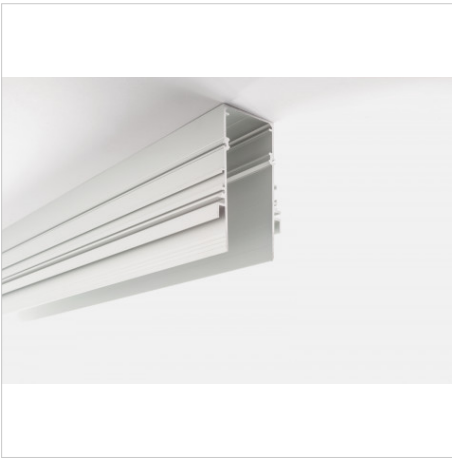

ACCESSORI WALLBOX wallbox Minifile

code LTMF.MISURA

PRODUCT DESCRIPTION

Wallbox for brick wall. Oxidised aluminium finishing wallbox for brick wall

PRODUCT FEATURES

| | |
|-----------|-----------------------|
| Finishing | oxidised aluminium |
| Ballast | not included |
| Protocol | see power supplies |
| Dimension | 36,60x48,40 H 93,8 mm |