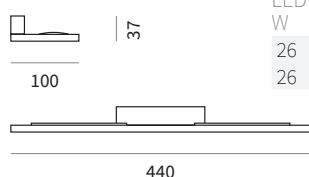

APP-LINE 1

LED	W	Dim.	H	Kg	k	lm product/beam 3000K	115°	CODE	Col.
	13	100x310	37	1	3000	940		APS01	/01
	13	100x310	37	1	4000	960		APS02	

Alimentatote dimmerabile a taglio di fase incluso per dimmer dedicati tipo Vimar EvoEikon od equivalenti.
Phase cut driver, to be used with Vimar EvoEikon or equivalent dimmers, included

APP-LINE 2

LED	W	Dim.	H	Kg	K	lm product/beam 3000K	115°	CODE	Col.
	26	100x440	37	1,30	3000	1880		APSB1	/01
	26	100x440	37	1,30	4000	1920		APSB2	

Alimentatote dimmerabile a taglio di fase incluso per dimmer dedicati tipo Vimar EvoEikon od equivalenti.
Phase cut driver, to be used with Vimar EvoEikon or equivalent dimmers, included

APP-EAL 1

LED	W	Dim.	H	Kg	K	lm product/beam 3000K	115°	CODE	Col.
	13	100x210	110	1,2	3000	940		APE01	/01
	13	100x210	110	1,2	4000	960		APE02	

Alimentatote dimmerabile a taglio di fase incluso per dimmer dedicati tipo Vimar EvoEikon od equivalenti.
Phase cut driver, to be used with Vimar EvoEikon or equivalent dimmers, included

APP-EAL 2

LED	W	Dim.	H	Kg	K	lm product/beam 3000K	115°	CODE	Col.
	26	100x310	110	1,5	3000	1880		APEB1	/01
	26	100x310	110	1,5	4000	1920		APEB2	

Alimentatote dimmerabile a taglio di fase incluso per dimmer dedicati tipo Vimar EvoEikon od equivalenti.
Phase cut driver, to be used with Vimar EvoEikon or equivalent dimmers, included