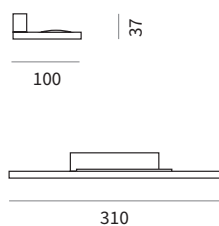

APP-LINE 1

LED	W	Dim.	H	Kg	k	lm product/beam 3000K	115°	CODE	Col.
	13	100x310	37	1	3000	940		APS01	/01
	13	100x310	37	1	4000	960		APS02	

Alimentatote dimmerabile a taglio di fase incluso per dimmer dedicati tipo Vimar EvoEikon od equivalenti.
Phase cut driver, to be used with Vimar EvoEikon or equivalent dimmers, included

APP-LINE 2

LED	W	Dim.	H	Kg	K	lm product/beam 3000K	115°	CODE	Col.
	26	100x440	37	1,30	3000	1880		APSB1	/01
	26	100x440	37	1,30	4000	1920		APSB2	

Alimentatote dimmerabile a taglio di fase incluso per dimmer dedicati tipo Vimar EvoEikon od equivalenti.
Phase cut driver, to be used with Vimar EvoEikon or equivalent dimmers, included

APP-EAL 1

LED	W	Dim.	H	Kg	K	lm product/beam 3000K	115°	CODE	Col.
	13	100x210	110	1,2	3000	940		APE01	/01
	13	100x210	110	1,2	4000	960		APE02	

Alimentatote dimmerabile a taglio di fase incluso per dimmer dedicati tipo Vimar EvoEikon od equivalenti.
Phase cut driver, to be used with Vimar EvoEikon or equivalent dimmers, included

APP-EAL 2

LED	W	Dim.	H	Kg	K	lm product/beam 3000K	115°	CODE	Col.
	26	100x310	110	1,5	3000	1880		APEB1	/01
	26	100x310	110	1,5	4000	1920		APEB2	

Alimentatote dimmerabile a taglio di fase incluso per dimmer dedicati tipo Vimar EvoEikon od equivalenti.
Phase cut driver, to be used with Vimar EvoEikon or equivalent dimmers, included