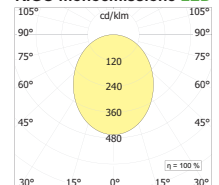

RIGO monoemissione LED