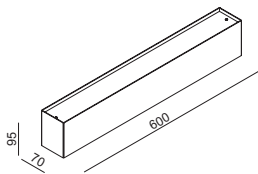

RIGO 60 PARETE

RIGO 60 WALL/CEILING - MOUNTED