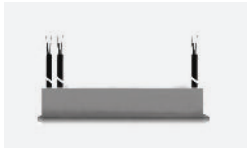

ALIMENTATORE DALI IP67
POWER SUPPLY DALI IP67