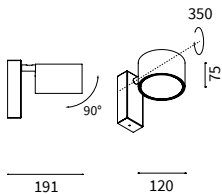

IFERROSI WALL

SPOT120 + CBL