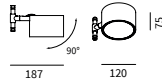

TERMINALE CLOSING MODULE

ø	H	CODE	Col.
18	250	IF44.250	/99

PALO 700 CON BASE POLE 700 WITH BASE

ø base	ø	H	CODE	Col.
55	8	700	IF42.700	/99

Da abbinare a cod. IF52 | To be combined with code IF52

ELEMENTO SPOT 120
SPOT 120