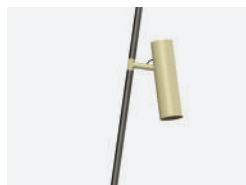

Family of outdoor floor or wall luminaires, available in finished modules or in a modular system for maximum customization. Versions with LED source for accent light are available. Poles of different heights from 700mm to 3000mm are available, to be combined with spots of 6.7W or 18W. Fixing base or possibility to install in different surfaces: flange for wooden surfaces, clamp for concrete and stake for ground. IP54.

L'apparecchio è dotato di 2 m di cavo | 2 m of cable included.

PALO H3300-120

LED				lm product/beam 3000K	CODE	Col.
W	mA	ø spot	Kg	24°		
18	500	120	16,5	1483	IF02.9	/46 /99

- Kelvin
- Beam
- 27 2700K
- 30 3000K
- 40 4000K
- F 24°

L'apparecchio è dotato di 2 m di cavo | 2 m of cable included.

PALO H3300-60

LED				lm product/beam 3000K	CODE	Col.
W	mA	ø spot	Kg	38°		
6,7	700	60	16	712	IF03.9	/46 /99

- Kelvin
- Beam
- 27 2700K
- 30 3000K
- 40 4000K
- W 38°

Family of outdoor floor or wall luminaires, available in in a modular system for maximum customization. Versions with LED source for accent light are available. Poles of different heights from 700mm to 3000mm are available, to be combined with spots of 6.7W or 18W. Fixing base or possibility to install in different surfaces: flange for wooden surfaces, clamp for concrete and stake for ground. IP54.