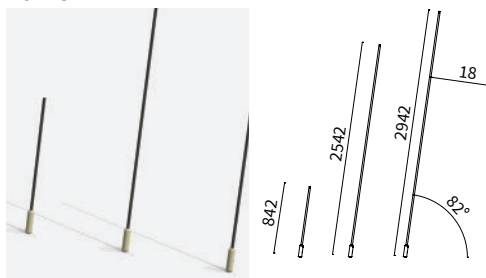

IFERROSI SISTEMA

PALI POLES

H	CODE	Col.
800	IF40.800	/46
2500	IF40.2500	/99
2900	IF40.2900	

Da abbinare a cod. IF50 - IF51- IF70 | To be combined with code IF50 - IF51 - IF70