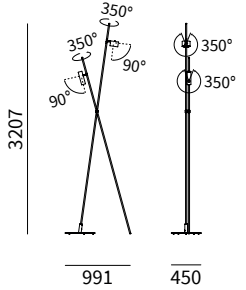

IFERROSI FLOOR

DOPPIO PALO