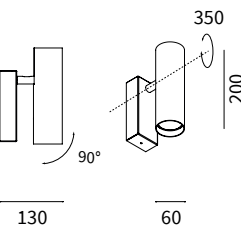

SPOT60 + CBL