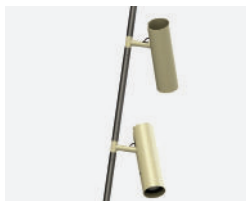

PALO H3300-60+60