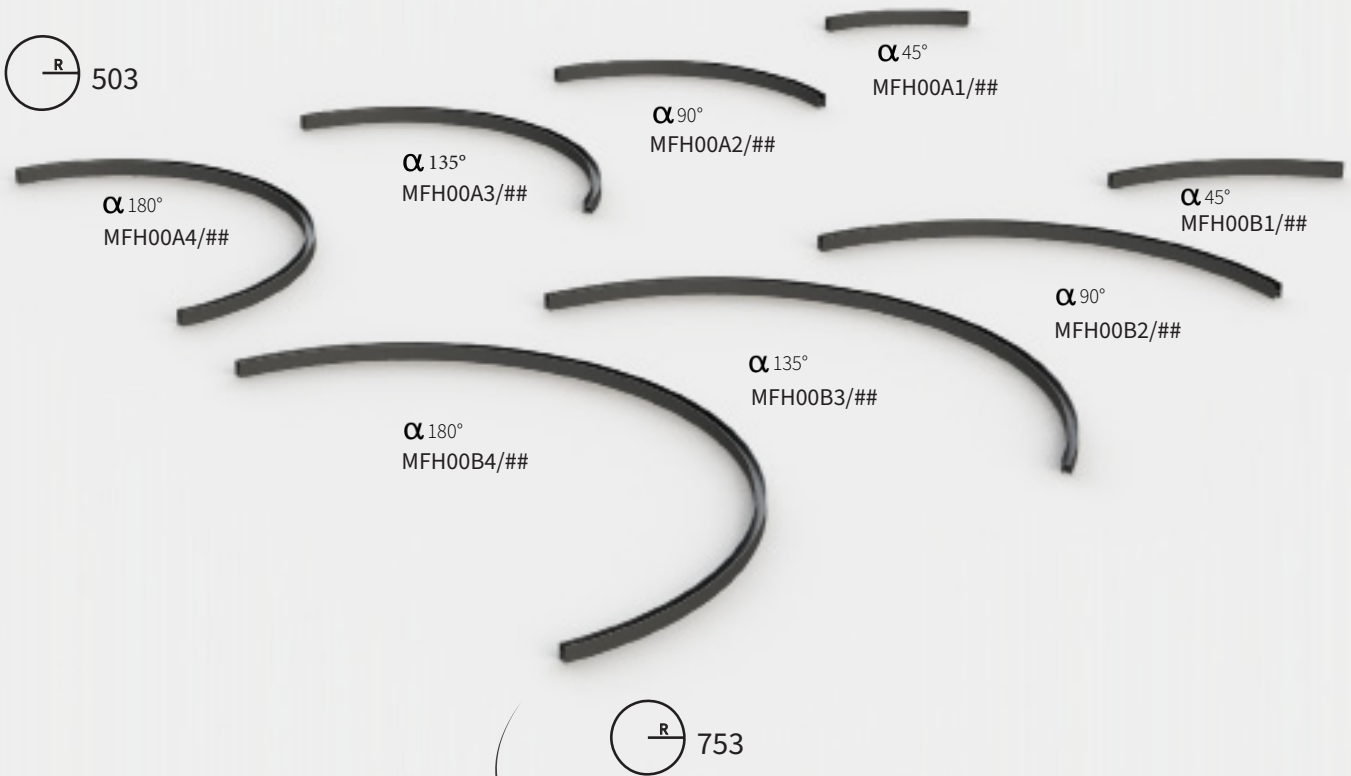

Da completare con alimentatore remoto | To be completed with remote power supply.

MICROFILE H

CEILING

TRIMLESS RECESSED

WALL

# MICROFILE H SISTEMA / SYSTEM

SUSPENSION

# MICROFILE H

## CURVES