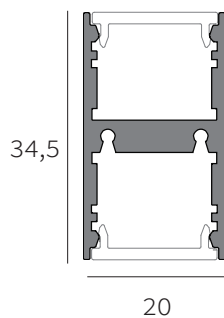

MICROFILE H

SISTEMA PARETE

WALL SYSTEM

VERSIONI DISPONIBILI/AVAILABLE VERSION

/ ## FINITURA/FINISHING

- /01 bianco | white
- /02 nero | black

/ ## FINITURA PREMIUM /PREMIUM FINISHING

- /81 oro rosa shine/shine rose gold
- /82 bronzo/ bronze
- /83 ottone spazzolato/ brushed brass

COMPOSIZIONE CODICE: xxx.x /##

HOW TO CREATE THE CODE: **F1000/01**

CODE

F1000 /## — finishing

|
base code

.misura sostituire con la misura necessaria in mm. /
replace with the required measure in mm.