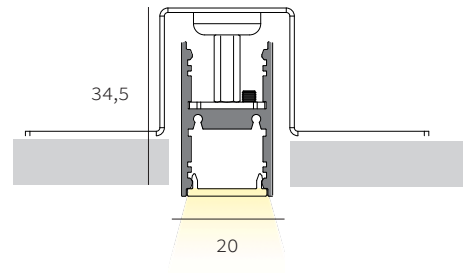

Completo di diffusore in silicone | Complete with silicone diffuser

VERSIONI DISPONIBILI/AVAILABLE VERSION

● KELVIN

27 2700K

30 3000K

40 4000K

/## FINITURA/FINISHING

/01 bianco | white

/02 nero | black

/## FINITURA PREMIUM /PREMIUM FINISHING

/81 oro rosa shine/shine rose gold

/82 bronzo/ bronze

/83 ottone spazzolato/ brushed brass

COMPOSIZIONE CODICE: xxx.x ● /##

HOW TO CREATE THE CODE: **F1000.827/01**

CODE

F1000.8 ● **/##** — finishing

base code kelvin

DRIVERS VEDI | SEE P. 447