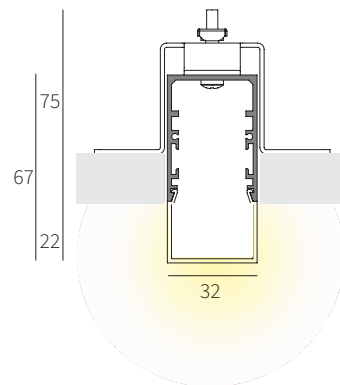

SEMI INCASSO /HALF RECESSED