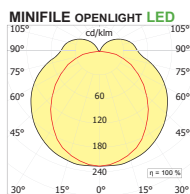

81-ORO ROSA/
PINK GOLD

82-BRONZO/
BRONZE

83-OTTONE SATINATO /
BRUSHED BRASS

KELVIN

2700°K

3000°K

4000°K

CURVE FOTOMETRICHE/PHOTOMETRIC DATA