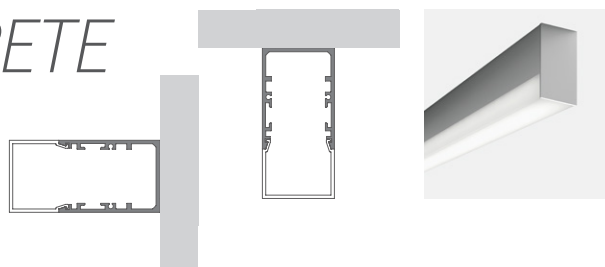

	/81 oro rosa shine/shine pink gold
	/82 bronzo/bronze
	/83 ottone spazzolato/brushed brass

MINIFILE OPENLIGHT

SISTEMA SOFFITTO / PARETE
WALL CEILING SYSTEM

PROFILO VUOTO SOFFITTO-PARETE / WALL-CEILING EMPTY PROFILE