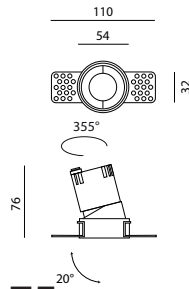

MINIMAL 55

FISSO | FIXED

ORIENTABILE | ADJUSTABLE

MINIMAL 75

FISSO | FIXED

ORIENTABILE | ADJUSTABLE

MINIMAL 95

FISSO | FIXED

ORIENTABILE | ADJUSTABLE

taglio per incasso / recessed hole dimension \varnothing 55

NOTE: COMPLETARE CON DRIVER | DRIVER NOT INCLUDED

LED		W		mA		Ø		H		Kg		lm product/beam3000K		CODE	
												F24° W38°			
5	120	65	76	0,49	650	650							BT552.9		● ● ●

WALLWASHER

LED		W		mA		Ø		H		Kg		lm product/beam3000K		CODE	
												F24° W38°			
5	120	65	76	0,49	650	650							BT552.9		● ● ● U

taglio per incasso / recessed hole dimension \varnothing 75

NOTE: COMPLETARE CON DRIVER | DRIVER NOT INCLUDED

taglio per incasso / recessed hole dimension \varnothing 75

LED		W		mA		Ø		H		Kg		lm product/beam3000K		CODE	
												F24° W38°			
12	300	83	100	0,49	1560	1560							BT752.9		● ● ●

taglio per incasso / recessed hole dimension \varnothing 95