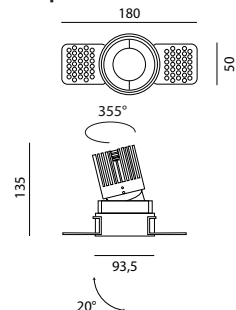

MINIMAL 55

FISSO | FIXED

ORIENTABILE | ADJUSTABLE

MINIMAL 75

FISSO | FIXED

ORIENTABILE | ADJUSTABLE

MINIMAL 95

FISSO | FIXED

ORIENTABILE | ADJUSTABLE

taglio per incasso / recessed hole dimension \varnothing 55

NOTE: COMPLETARE CON DRIVER | DRIVER NOT INCLUDED

LED		W		mA		Ø		H		Kg		lm product/beam3000K		CODE	
												F24° W38°			
5	120	65	76	0,49	650	650							BT552.9		● ● ●

WALLWASHER

LED		W		mA		Ø		H		Kg		lm product/beam3000K		CODE	
												F24° W38°			
5	120	65	76	0,49	650	650							BT552.9		● ● ● U

taglio per incasso / recessed hole dimension \varnothing 75

NOTE: COMPLETARE CON DRIVER | DRIVER NOT INCLUDED

taglio per incasso / recessed hole dimension \varnothing 75

LED		W		mA		Ø		H		Kg		lm product/beam3000K		CODE	
												F24° W38°			
12	300	83	100	0,49	1560	1560							BT752.9		● ● ●

taglio per incasso / recessed hole dimension \varnothing 95