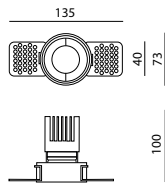

MINIMAL 55

FISSO | FIXED

ORIENTABILE | ADJUSTABLE

MINIMAL 75

FISSO | FIXED

ORIENTABILE | ADJUSTABLE

MINIMAL 95

FISSO | FIXED

ORIENTABILE | ADJUSTABLE

taglio per incasso / recessed hole dimension \varnothing 55

NOTE: COMPLETARE CON DRIVER | DRIVER NOT INCLUDED

LED		W		mA		Ø		H		Kg		lm product/beam3000K		CODE	
												F24° W38°			
5	120	65	76	0,49	650	650							BT552.9		● ● ●

WALLWASHER

LED		W		mA		Ø		H		Kg		lm product/beam3000K		CODE	
												F24° W38°			
5	120	65	76	0,49	650	650							BT552.9		● ● ● U

taglio per incasso / recessed hole dimension \varnothing 75

NOTE: COMPLETARE CON DRIVER | DRIVER NOT INCLUDED