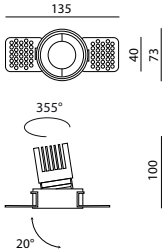

MINIMAL 55

FISSO | FIXED

ORIENTABILE | ADJUSTABLE

MINIMAL 75

FISSO | FIXED

ORIENTABILE | ADJUSTABLE

MINIMAL 95

FISSO | FIXED

ORIENTABILE | ADJUSTABLE

taglio per incasso / recessed hole dimension \varnothing 55

NOTE: COMPLETARE CON DRIVER | DRIVER NOT INCLUDED

LED		W		mA		Ø		H		Kg		lm product/beam3000K		CODE	
												F24° W38°			
5	120	65	76	0,49	650	650							BT552.9		● ● ●

WALLWASHER

LED		W		mA		Ø		H		Kg		lm product/beam3000K		CODE	
												F24° W38°			
5	120	65	76	0,49	650	650							BT552.9		● ● ● U

taglio per incasso / recessed hole dimension \varnothing 75

NOTE: COMPLETARE CON DRIVER | DRIVER NOT INCLUDED

taglio per incasso / recessed hole dimension \varnothing 75

LED		W		mA		Ø		H		Kg		lm product/beam3000K		CODE	
												F24° W38°			
12	300	83	100	0,49	1560	1560							BT752.9		● ● ●

taglio per incasso / recessed hole dimension \varnothing 95