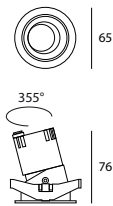

ORIENTABILE | ADJUSTABLE

LED						lm product / beam 3000K			
W	mA	$\varnothing$	H	Kg	F24°	W38°	CODE		
5	120	65	76	0,49	650	650	BT551.9		/ ##