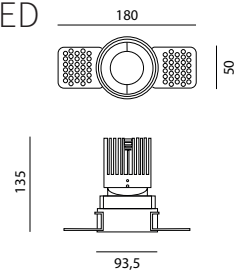

MINIMAL 55

FISSO | FIXED

ORIENTABILE | ADJUSTABLE

MINIMAL 75

FISSO | FIXED

ORIENTABILE | ADJUSTABLE

MINIMAL 95

FISSO | FIXED

ORIENTABILE | ADJUSTABLE

taglio per incasso / recessed hole dimension \varnothing 55

NOTE: COMPLETARE CON DRIVER | DRIVER NOT INCLUDED

LED		W		mA		Ø		H		Kg		lm product/beam3000K		CODE	
												F24° W38°			
5	120	65	76	0,49	650	650							BT552.9		● ● ●

WALLWASHER

LED		W		mA		Ø		H		Kg		lm product/beam3000K		CODE	
												F24° W38°			
5	120	65	76	0,49	650	650							BT552.9		● ● ● U

taglio per incasso / recessed hole dimension \varnothing 75

NOTE: COMPLETARE CON DRIVER | DRIVER NOT INCLUDED

taglio per incasso / recessed hole dimension \varnothing 75

LED		W		mA		Ø		H		Kg		lm product/beam3000K		CODE	
												F24° W38°			
12	300	83	100	0,49	1560	1560							BT752.9		● ● ●

taglio per incasso / recessed hole dimension \varnothing 95